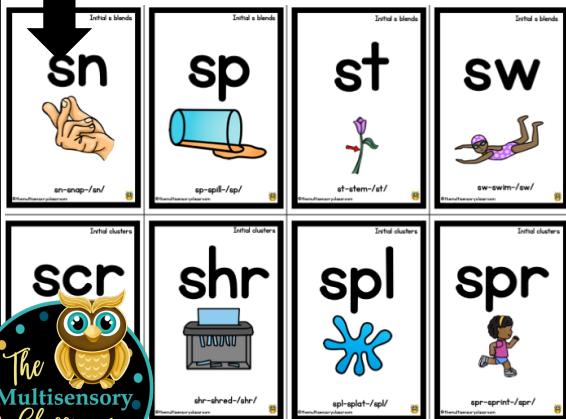

# 4 sizes included in this product

Medium  
(3.5"x5")  
4 to a page

Poster  
(8.5"x11")  
1 to a page

Small  
(2.5"x4")  
8 to a page

Large  
(5.5"x8.5")  
2 to a page

# INCLUDED

Each size includes 4 sets of 42 blends cards

Cards may be printed single-sided (just the front) or double-sided (front and back)

NOTE: Large phonogram cards are pictured here but same applies for the poster, medium and small sizes