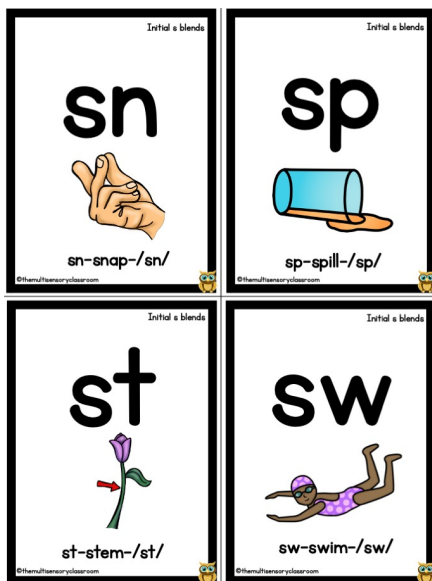

4 sizes included in this product

Medium
(3.5"x5")
4 to a page